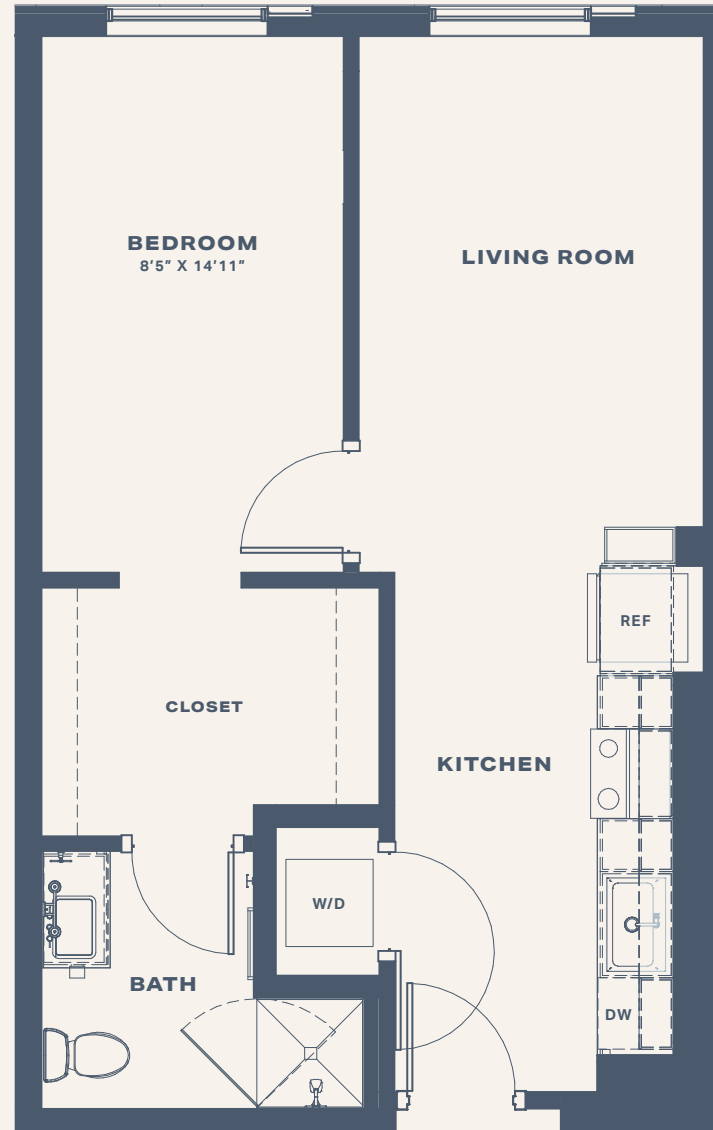

THE PROPER

PREMIUM BALCONY - LEVEL 3

TYPE	A1
ROOMS	1 BED 1 BATH
SIZE	567 SF

NOTES

THE PROPER

PREMIUM BALCONY - LEVEL 3

TYPE **A1**

ROOMS **1 BED | 1 BATH**

SIZE **567 SF**

NOTES

THE PROPER

TYPE	A1
ROOMS	1 BED 1 BATH
SIZE	567 SF

NOTES

THE PROPER

TYPE **A1**

ROOMS **1 BED | 1 BATH**

SIZE **567 SF**

NOTES

THE PROPER

TYPE **A1.1**

ROOMS **1 BED | 1 BATH**

SIZE **567 SF**

NOTES

THE PROPER

TYPE **A1.1**

ROOMS **1 BED | 1 BATH**

SIZE **567 SF**

NOTES