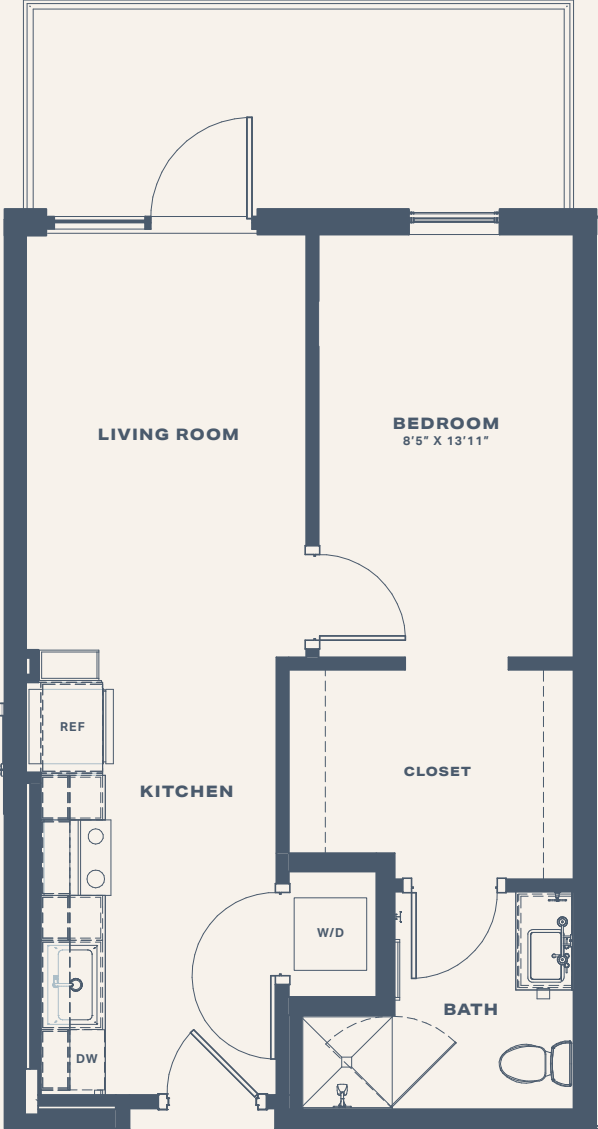

THE PROPER

PREMIUM BALCONY - LEVEL 3

TYPE	A1
ROOMS	1 BED 1 BATH
SIZE	567 SF

NOTES

THE PROPER

PREMIUM BALCONY - LEVEL 3

TYPE **A1**

ROOMS **1 BED | 1 BATH**

SIZE **567 SF**

NOTES

THE PROPER

TYPE	A1
ROOMS	1 BED 1 BATH
SIZE	567 SF

NOTES

THE PROPER

TYPE **A1**

ROOMS **1 BED | 1 BATH**

SIZE **567 SF**

NOTES

THE PROPER

TYPE **A1.1**

ROOMS **1 BED | 1 BATH**

SIZE **567 SF**

NOTES

THE PROPER

TYPE **A1.1**

ROOMS **1 BED | 1 BATH**

SIZE **567 SF**

NOTES