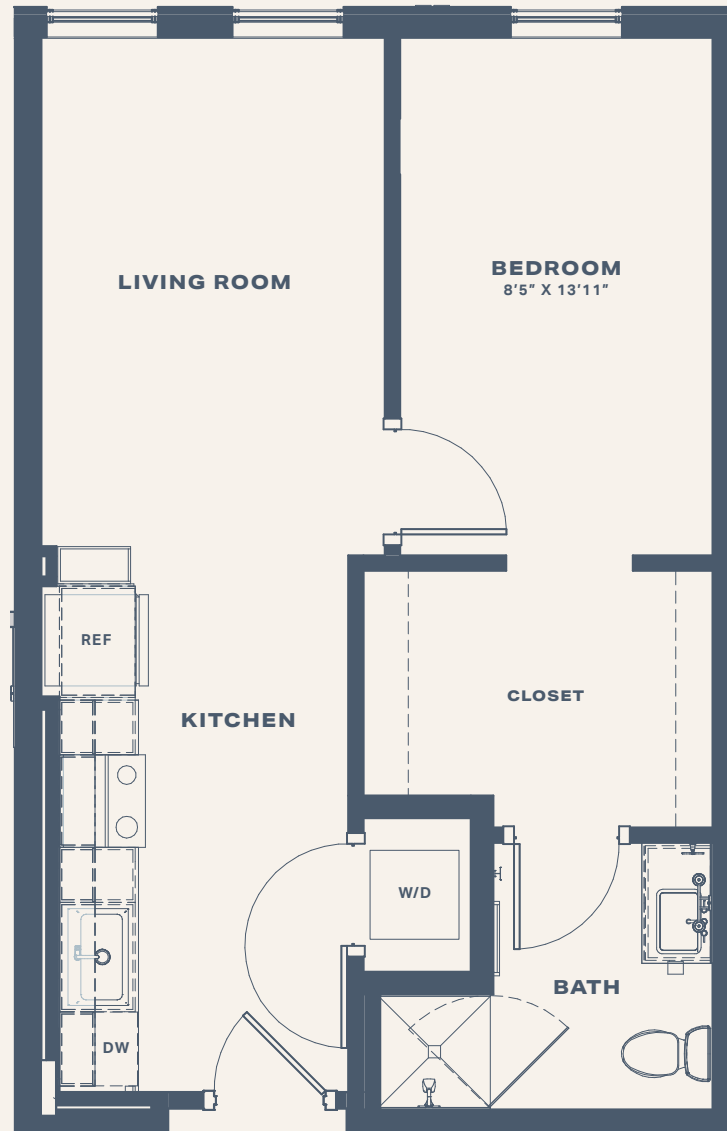

THE PROPER

PREMIUM BALCONY - LEVEL 3

TYPE	A1
ROOMS	1 BED 1 BATH
SIZE	567 SF

NOTES

THE PROPER

PREMIUM BALCONY - LEVEL 3

TYPE **A1**

ROOMS **1 BED | 1 BATH**

SIZE **567 SF**

NOTES

THE PROPER

TYPE	A1
ROOMS	1 BED 1 BATH
SIZE	567 SF

NOTES

THE PROPER

TYPE **A1**

ROOMS **1 BED | 1 BATH**

SIZE **567 SF**

NOTES

THE PROPER

TYPE **A1.1**

ROOMS **1 BED | 1 BATH**

SIZE **567 SF**

NOTES

THE PROPER

TYPE **A1.1**

ROOMS **1 BED | 1 BATH**

SIZE **567 SF**

NOTES