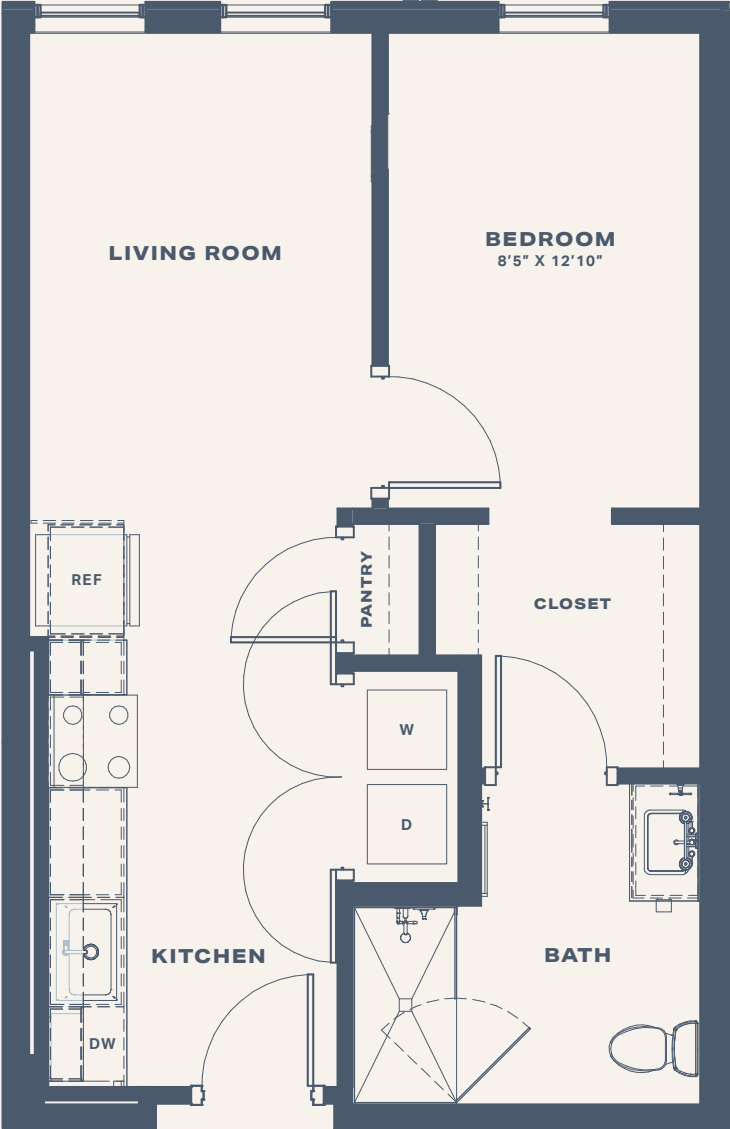

## THE HOXTON

TYPE	A1   TYPE A
ROOMS	1 BED   1 BATH
SIZE	567 SF

NOTES

---

---

---

---

---

## THE HOXTON

TYPE **A1 | TYPE A**

ROOMS **1 BED | 1 BATH**

SIZE **567 SF**

NOTES