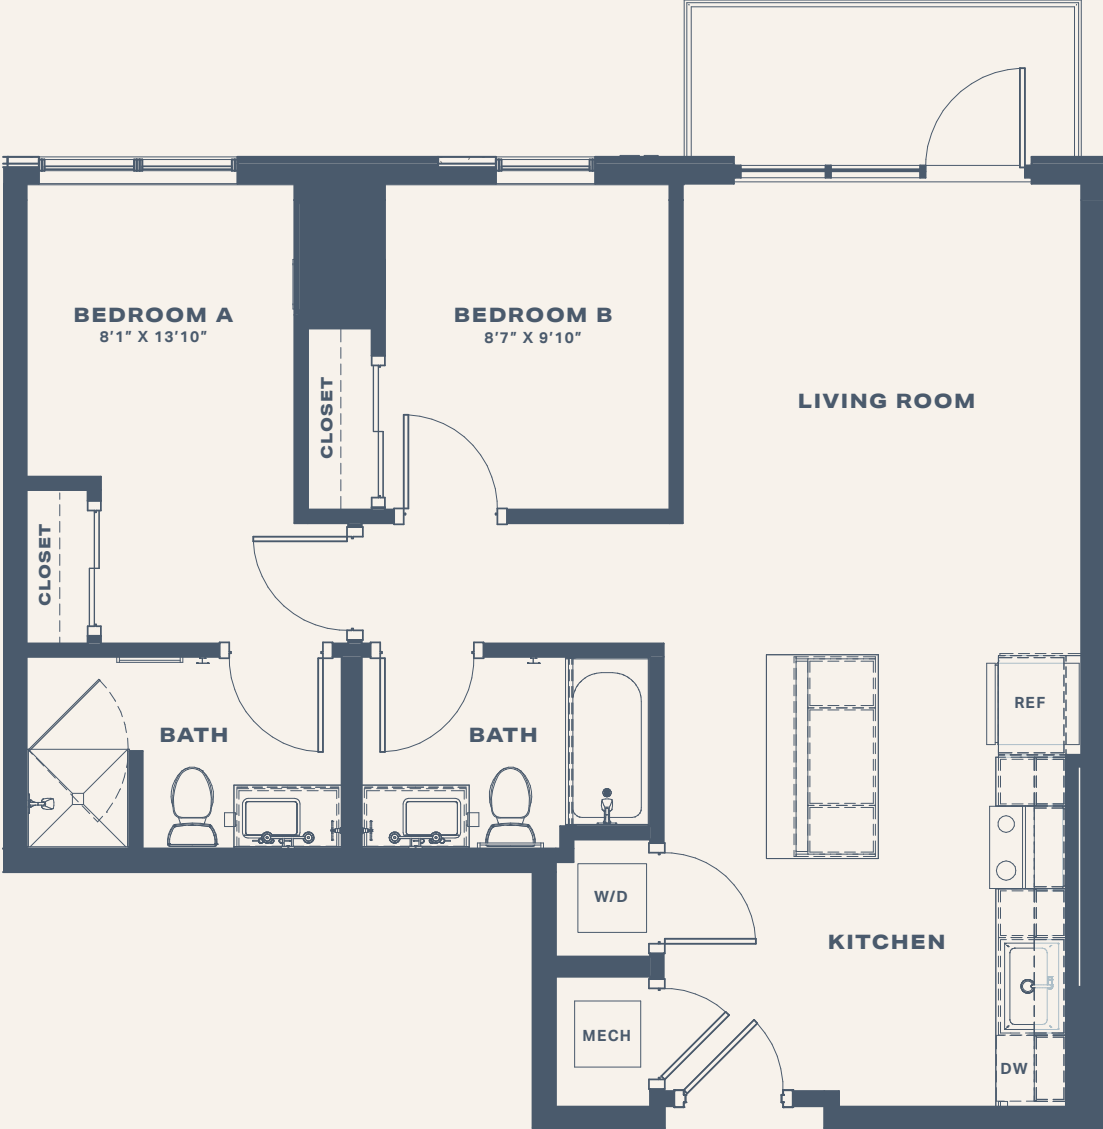

THE WATERCOLOR PREMIUM BALCONY - LEVEL 3

TYPE	B1
ROOMS	2 BED 2 BATH
SIZE	800 SF

A.

B.

NOTES

THE WATERCOLOR PREMIUM BALCONY - LEVEL 3

TYPE	B1
ROOMS	2 BED 2 BATH
SIZE	800 SF

A.

B.

NOTES

THE WATERCOLOR STANDARD BALCONY

TYPE	B1
ROOMS	2 BED 2 BATH
SIZE	800 SF

A. _____

B. _____

NOTES

THE WATERCOLOR STANDARD BALCONY

TYPE **B1**

ROOMS **2 BED | 2 BATH**

SIZE **800 SF**

A.

B.

NOTES

THE WATERCOLOR

TYPE **B1**

SIZE **800 SF**

A.

B.

NOTES