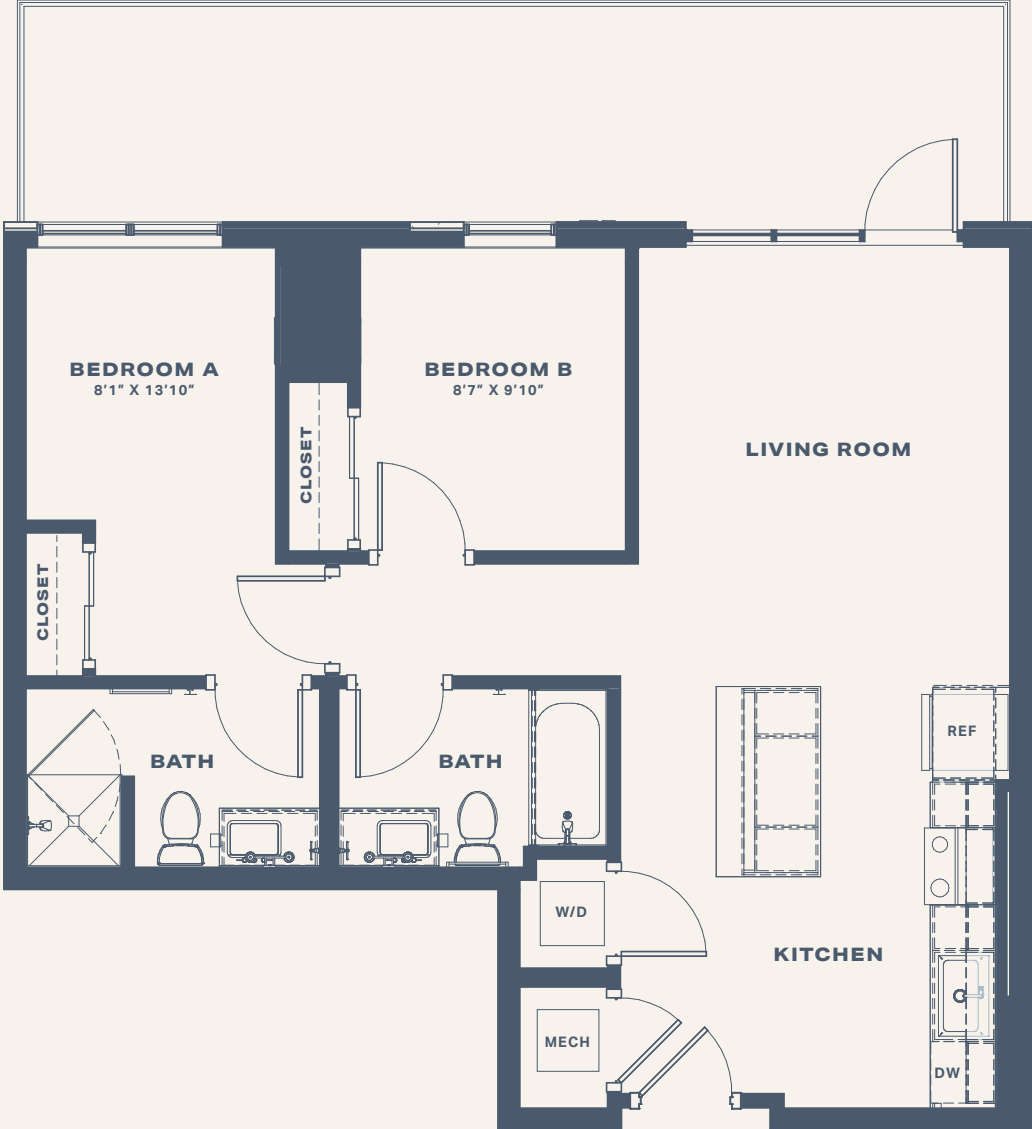

THE WATERCOLOR PREMIUM BALCONY - LEVEL 3

TYPE	B1
ROOMS	2 BED 2 BATH
SIZE	800 SF

A.

B.

NOTES

THE WATERCOLOR PREMIUM BALCONY - LEVEL 3

TYPE	B1
ROOMS	2 BED 2 BATH
SIZE	800 SF

A.

B.

NOTES

THE WATERCOLOR STANDARD BALCONY

TYPE	B1
ROOMS	2 BED 2 BATH
SIZE	800 SF

A. _____

B. _____

NOTES

THE WATERCOLOR STANDARD BALCONY

TYPE **B1**

ROOMS **2 BED | 2 BATH**

SIZE **800 SF**

A.

B.

NOTES

THE WATERCOLOR

TYPE **B1**

SIZE **800 SF**

A.

B.

NOTES