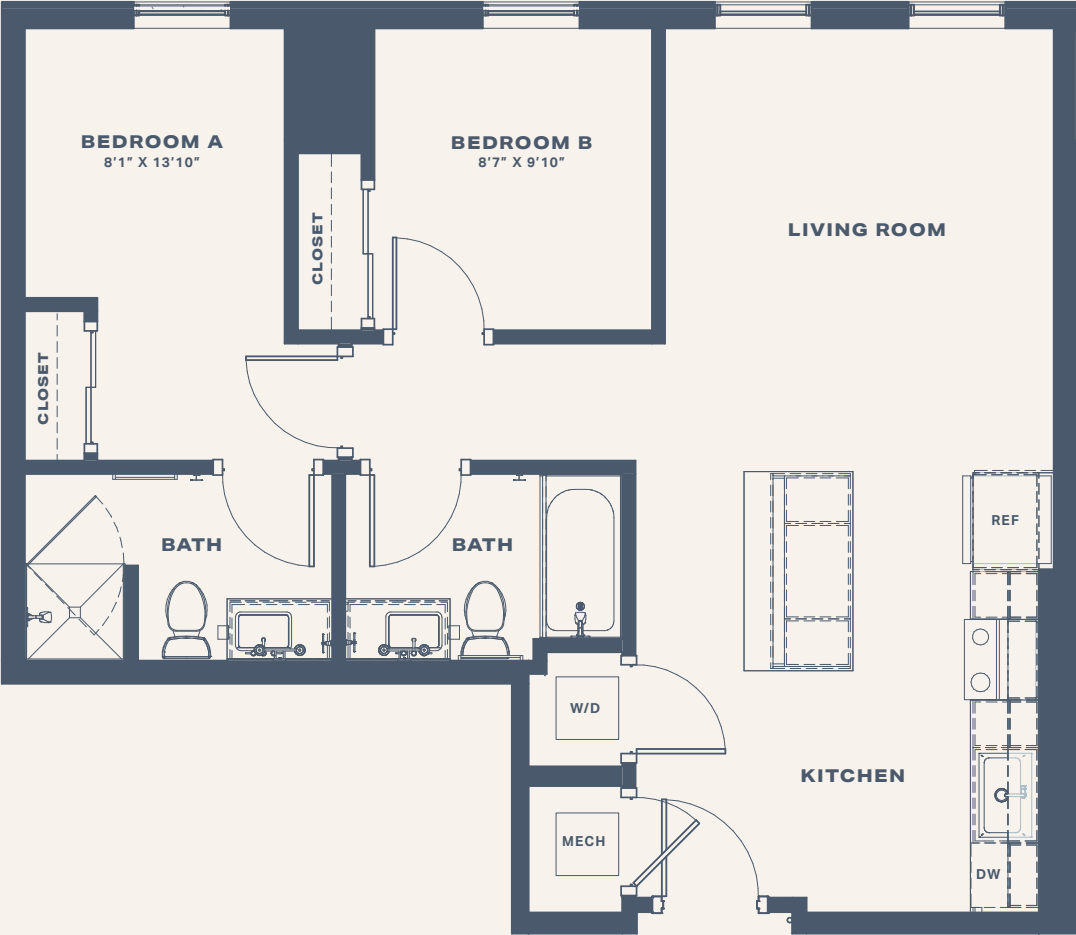

B.

NOTES

THE WATERCOLOR STANDARD BALCONY

TYPE	B1
ROOMS	2 BED 2 BATH
SIZE	800 SF

A. _____

B. _____

NOTES

THE WATERCOLOR STANDARD BALCONY

TYPE **B1**

ROOMS **2 BED | 2 BATH**

SIZE **800 SF**

A.

B.

NOTES

THE WATERCOLOR

TYPE **B1**

ROOMS **2 BED | 2 BATH**

SIZE **800 SF**

A.

B.

NOTES

THE WATERCOLOR

TYPE **B1**

ROOMS **2 BED | 2 BATH**

SIZE **800 SF**

A.

B.

NOTES