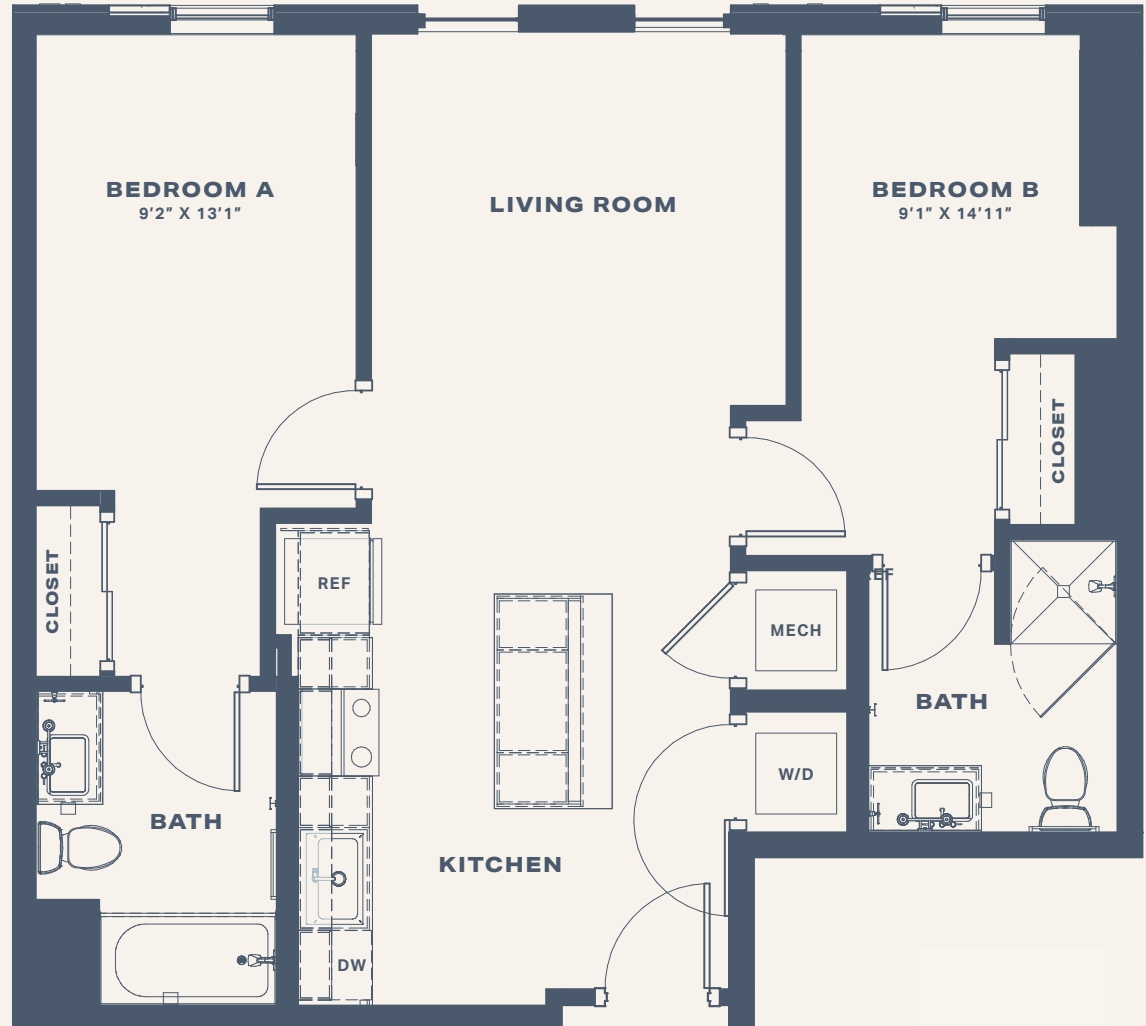

SIZE **841 SF**

A.

B.

NOTES

THE CONGRESS STANDARD BALCONY

TYPE	B2
ROOMS	2 BED 2 BATH
SIZE	841 SF

A. _____

B. _____

NOTES

THE CONGRESS STANDARD BALCONY

TYPE **B2**

ROOMS **2 BED | 2 BATH**

SIZE **841 SF**

A.

B.

NOTES

THE CONGRESS

TYPE **B2**

ROOMS **2 BED | 2 BATH**

SIZE **841 SF**

A.

B.

NOTES

THE CONGRESS

TYPE **B2**

ROOMS **2 BED | 2 BATH**

SIZE **841 SF**

A.

B.

NOTES