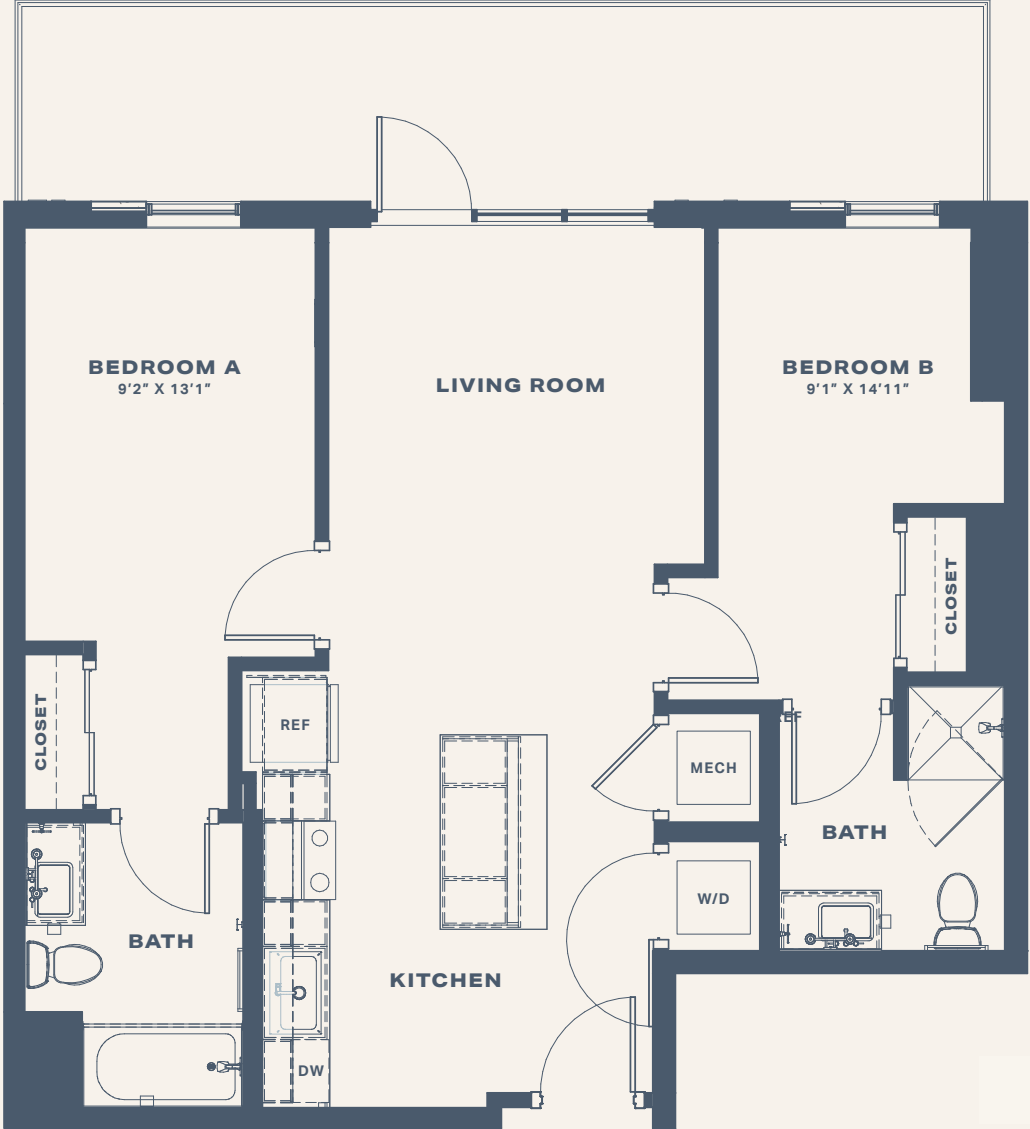

THE CONGRESS

PREMIUM BALCONY - LEVEL 3

TYPE	B2
ROOMS	2 BED 2 BATH
SIZE	841 SF

- A.
- B.
- NOTES

THE CONGRESS

PREMIUM BALCONY - LEVEL 3

TYPE **B2**

ROOMS **2 BED | 2 BATH**

SIZE **841 SF**

A.

B.

NOTES

THE CONGRESS STANDARD BALCONY

TYPE	B2
ROOMS	2 BED 2 BATH
SIZE	841 SF

A. _____

B. _____

NOTES

THE CONGRESS STANDARD BALCONY

TYPE **B2**

ROOMS **2 BED | 2 BATH**

SIZE **841 SF**

A.

B.

NOTES

THE CONGRESS

TYPE **B2**

ROOMS **2 BED | 2 BATH**

SIZE **841 SF**

A.

B.

NOTES

THE CONGRESS