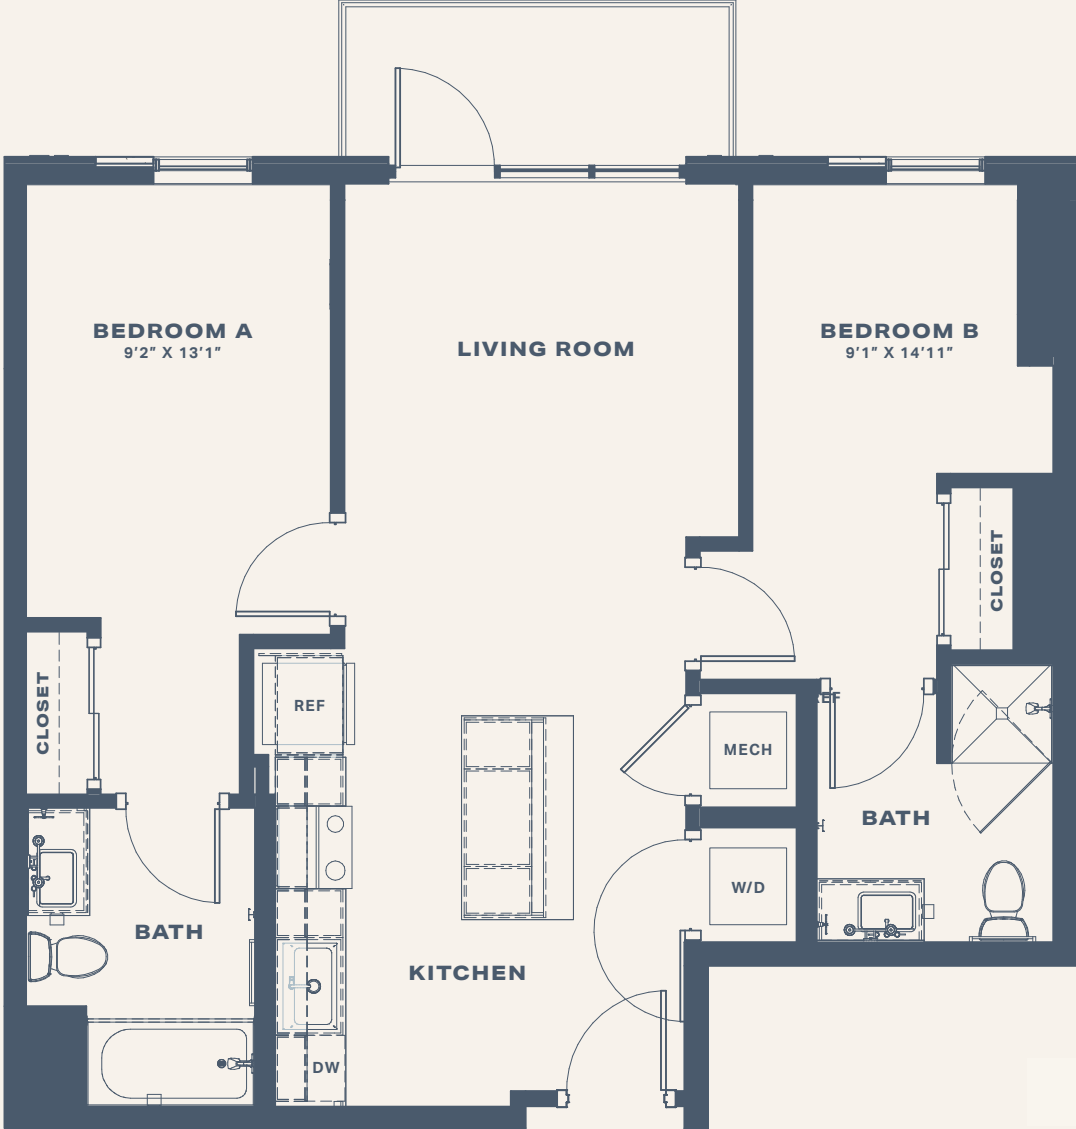

THE CONGRESS

PREMIUM BALCONY - LEVEL 3

TYPE	B2
ROOMS	2 BED 2 BATH
SIZE	841 SF

- A.
- B.
- NOTES

THE CONGRESS

PREMIUM BALCONY - LEVEL 3

TYPE **B2**

ROOMS **2 BED | 2 BATH**

SIZE **841 SF**

A.

B.

NOTES

THE CONGRESS STANDARD BALCONY

TYPE	B2
ROOMS	2 BED 2 BATH
SIZE	841 SF

A. _____

B. _____

NOTES

THE CONGRESS STANDARD BALCONY

TYPE **B2**

ROOMS **2 BED | 2 BATH**

SIZE **841 SF**

A.

B.

NOTES

THE CONGRESS

TYPE **B2**

ROOMS **2 BED | 2 BATH**

SIZE **841 SF**

A.

B.

NOTES

THE CONGRESS