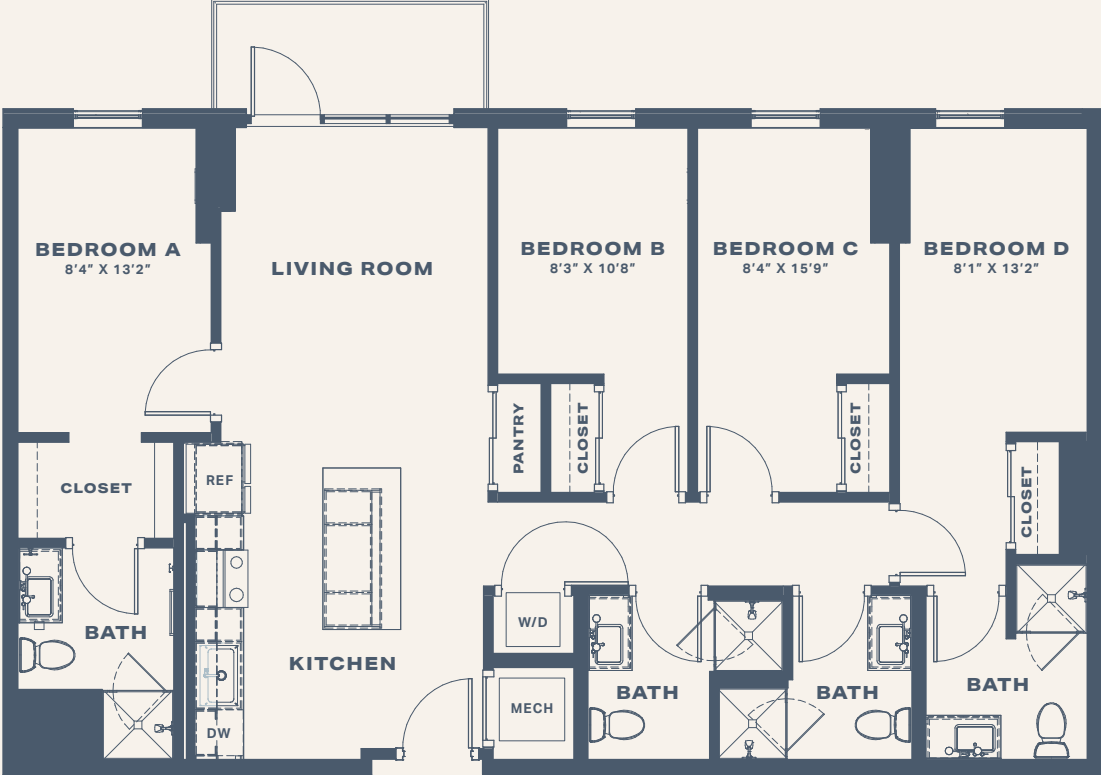

THE CARLYLE STANDARD BALCONY

TYPE	D1
ROOMS	4 BED 4 BATH
SIZE	1,317 SF

- A. _____
 - B. _____
 - C. _____
 - D. _____
- NOTES
- _____
- _____
- _____
- _____

THE CARLYLE STANDARD BALCONY

TYPE **D1**

ROOMS **4 BED | 4 BATH**

D.

NOTES

THE CARLYLE

TYPE	D1.1
ROOMS	4 BED 4 BATH
SIZE	1,317 SF

- A.
 - B.
 - C.
 - D.
- NOTES

THE CARLYLE

TYPE **D1.1**

ROOMS **4 BED | 4 BATH**

SIZE **1,317 SF**

A.

B.

C.

D.

NOTES