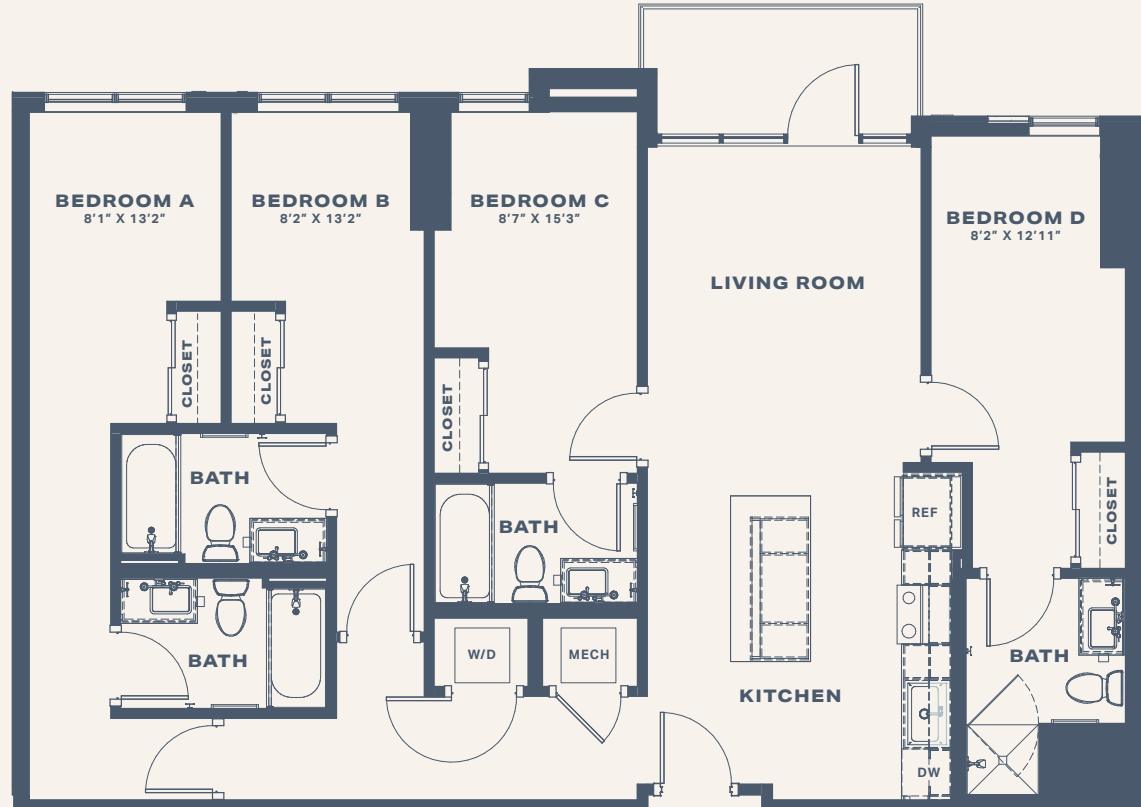

THE IVY

PREMIUM BALCONY - LEVEL 3

TYPE	D1.2
ROOMS	4 BED 4 BATH
SIZE	1,363 SF

- A.
 - B.
 - C.
 - D.
- NOTES

THE IVY

PREMIUM BALCONY - LEVEL 3

TYPE	D1.2
ROOMS	4 BED 4 BATH
SIZE	1,363 SF

- A.
 - B.
 - C.
 - D.
- NOTES
-
-
-
-
-
-
-
-
-
-

THE IVY STANDARD BALCONY

TYPE	D1.2
ROOMS	4 BED 4 BATH
SIZE	1,363 SF

- A.
 - B.
 - C.
 - D.
- NOTES
-
-
-
-
-
-
-
-
-
-

THE IVY STANDARD BALCONY

TYPE **D1.2**

ROOMS **4 BED | 4 BATH**

SIZE **1,363 SF**

A.