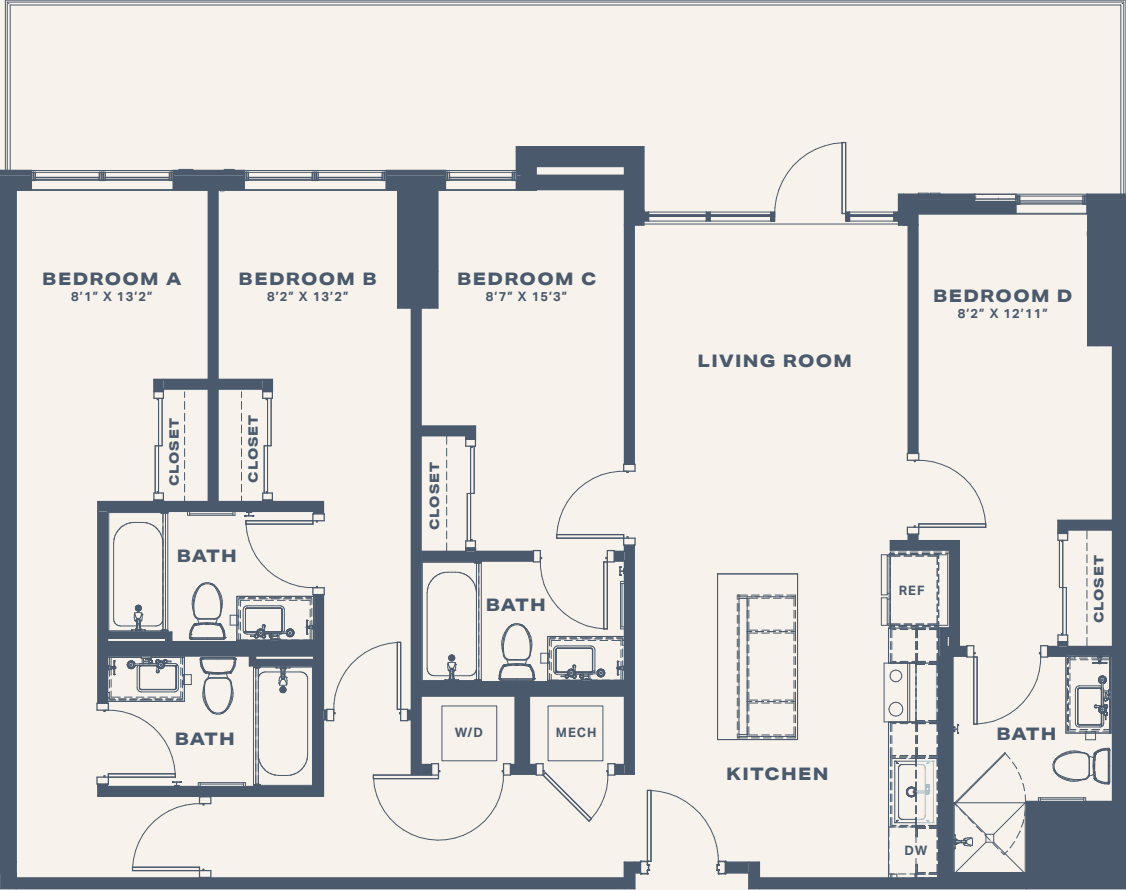

THE IVY

PREMIUM BALCONY - LEVEL 3

TYPE	D1.2
ROOMS	4 BED 4 BATH
SIZE	1,363 SF

- A.
 - B.
 - C.
 - D.
- NOTES

THE IVY

PREMIUM BALCONY - LEVEL 3

TYPE	D1.2
ROOMS	4 BED 4 BATH
SIZE	1,363 SF

- A.
 - B.
 - C.
 - D.
- NOTES
-
-
-
-
-
-
-
-
-
-

THE IVY STANDARD BALCONY

TYPE	D1.2
ROOMS	4 BED 4 BATH
SIZE	1,363 SF

- A.
 - B.
 - C.
 - D.
- NOTES
-
-
-
-
-
-
-
-
-
-

THE IVY STANDARD BALCONY

TYPE **D1.2**

ROOMS **4 BED | 4 BATH**

SIZE **1,363 SF**

A.