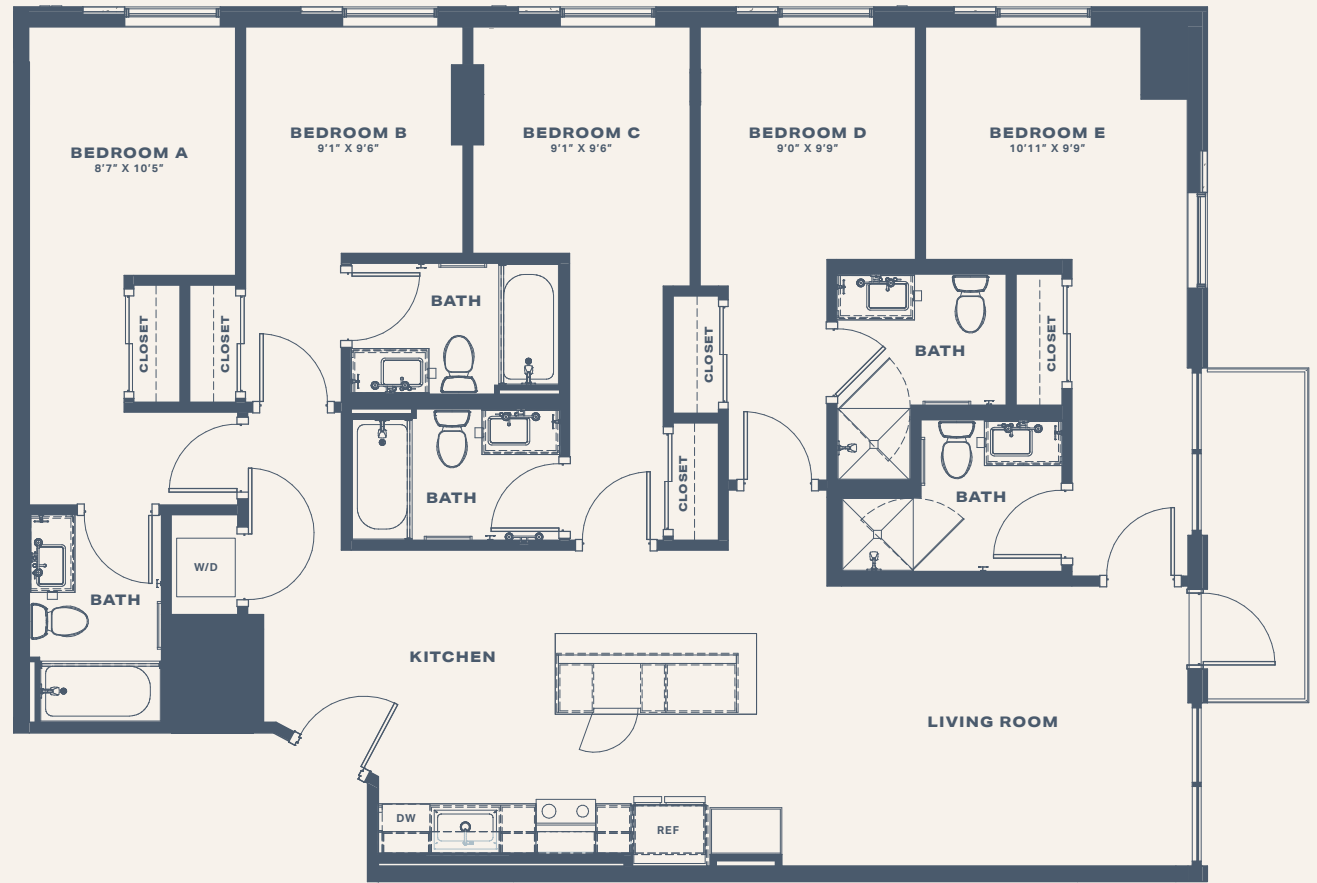

## THE WALDORF

TYPE **E2**

---

ROOMS **5 BED | 5 BATH**

---

SIZE **1,675 SF**

---

- A. \_\_\_\_\_
  - B. \_\_\_\_\_
  - C. \_\_\_\_\_
  - D. \_\_\_\_\_
  - E. \_\_\_\_\_
- NOTES
- 
- 
- 
- 
- 

## THE WALDORF

TYPE **E2**

---

ROOMS **5 BED | 5 BATH**

---

SIZE **1,675 SF**

---

- A.