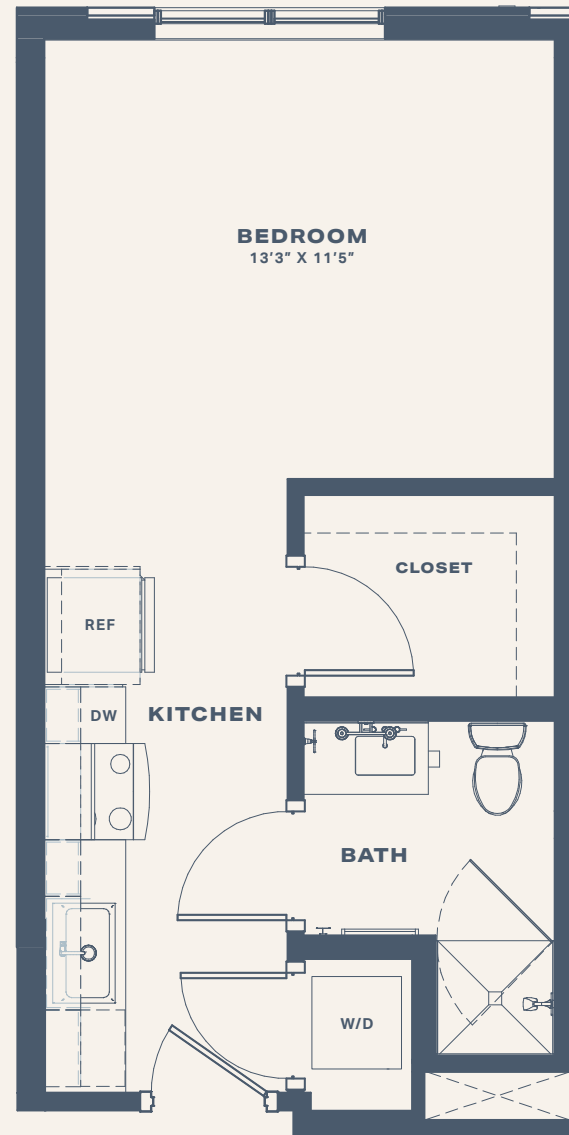

THE GODFREY PREMIUM BALCONY - LEVEL 3

TYPE **S1**

ROOMS **STUDIO**

SIZE **388 SF**

NOTES

THE GODFREY PREMIUM BALCONY - LEVEL 3

TYPE **S1**

ROOMS **STUDIO**

SIZE **388 SF**

NOTES

THE GODFREY

TYPE **S1**

ROOMS **STUDIO**

SIZE **388 SF**

NOTES

THE GODFREY

TYPE **S1**

ROOMS **STUDIO**

SIZE **388 SF**

NOTES