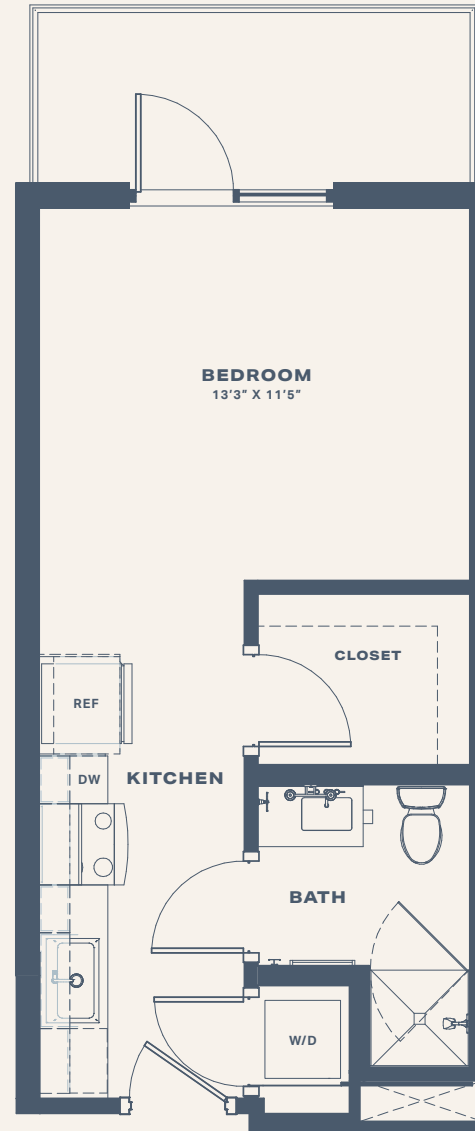

THE GODFREY PREMIUM BALCONY - LEVEL 3

TYPE **S1**

ROOMS **STUDIO**

SIZE **388 SF**

NOTES

THE GODFREY PREMIUM BALCONY - LEVEL 3

TYPE **S1**

ROOMS **STUDIO**

SIZE **388 SF**

NOTES

THE GODFREY

TYPE **S1**

ROOMS **STUDIO**

SIZE **388 SF**

NOTES

THE GODFREY

TYPE **S1**

ROOMS **STUDIO**

SIZE **388 SF**

NOTES